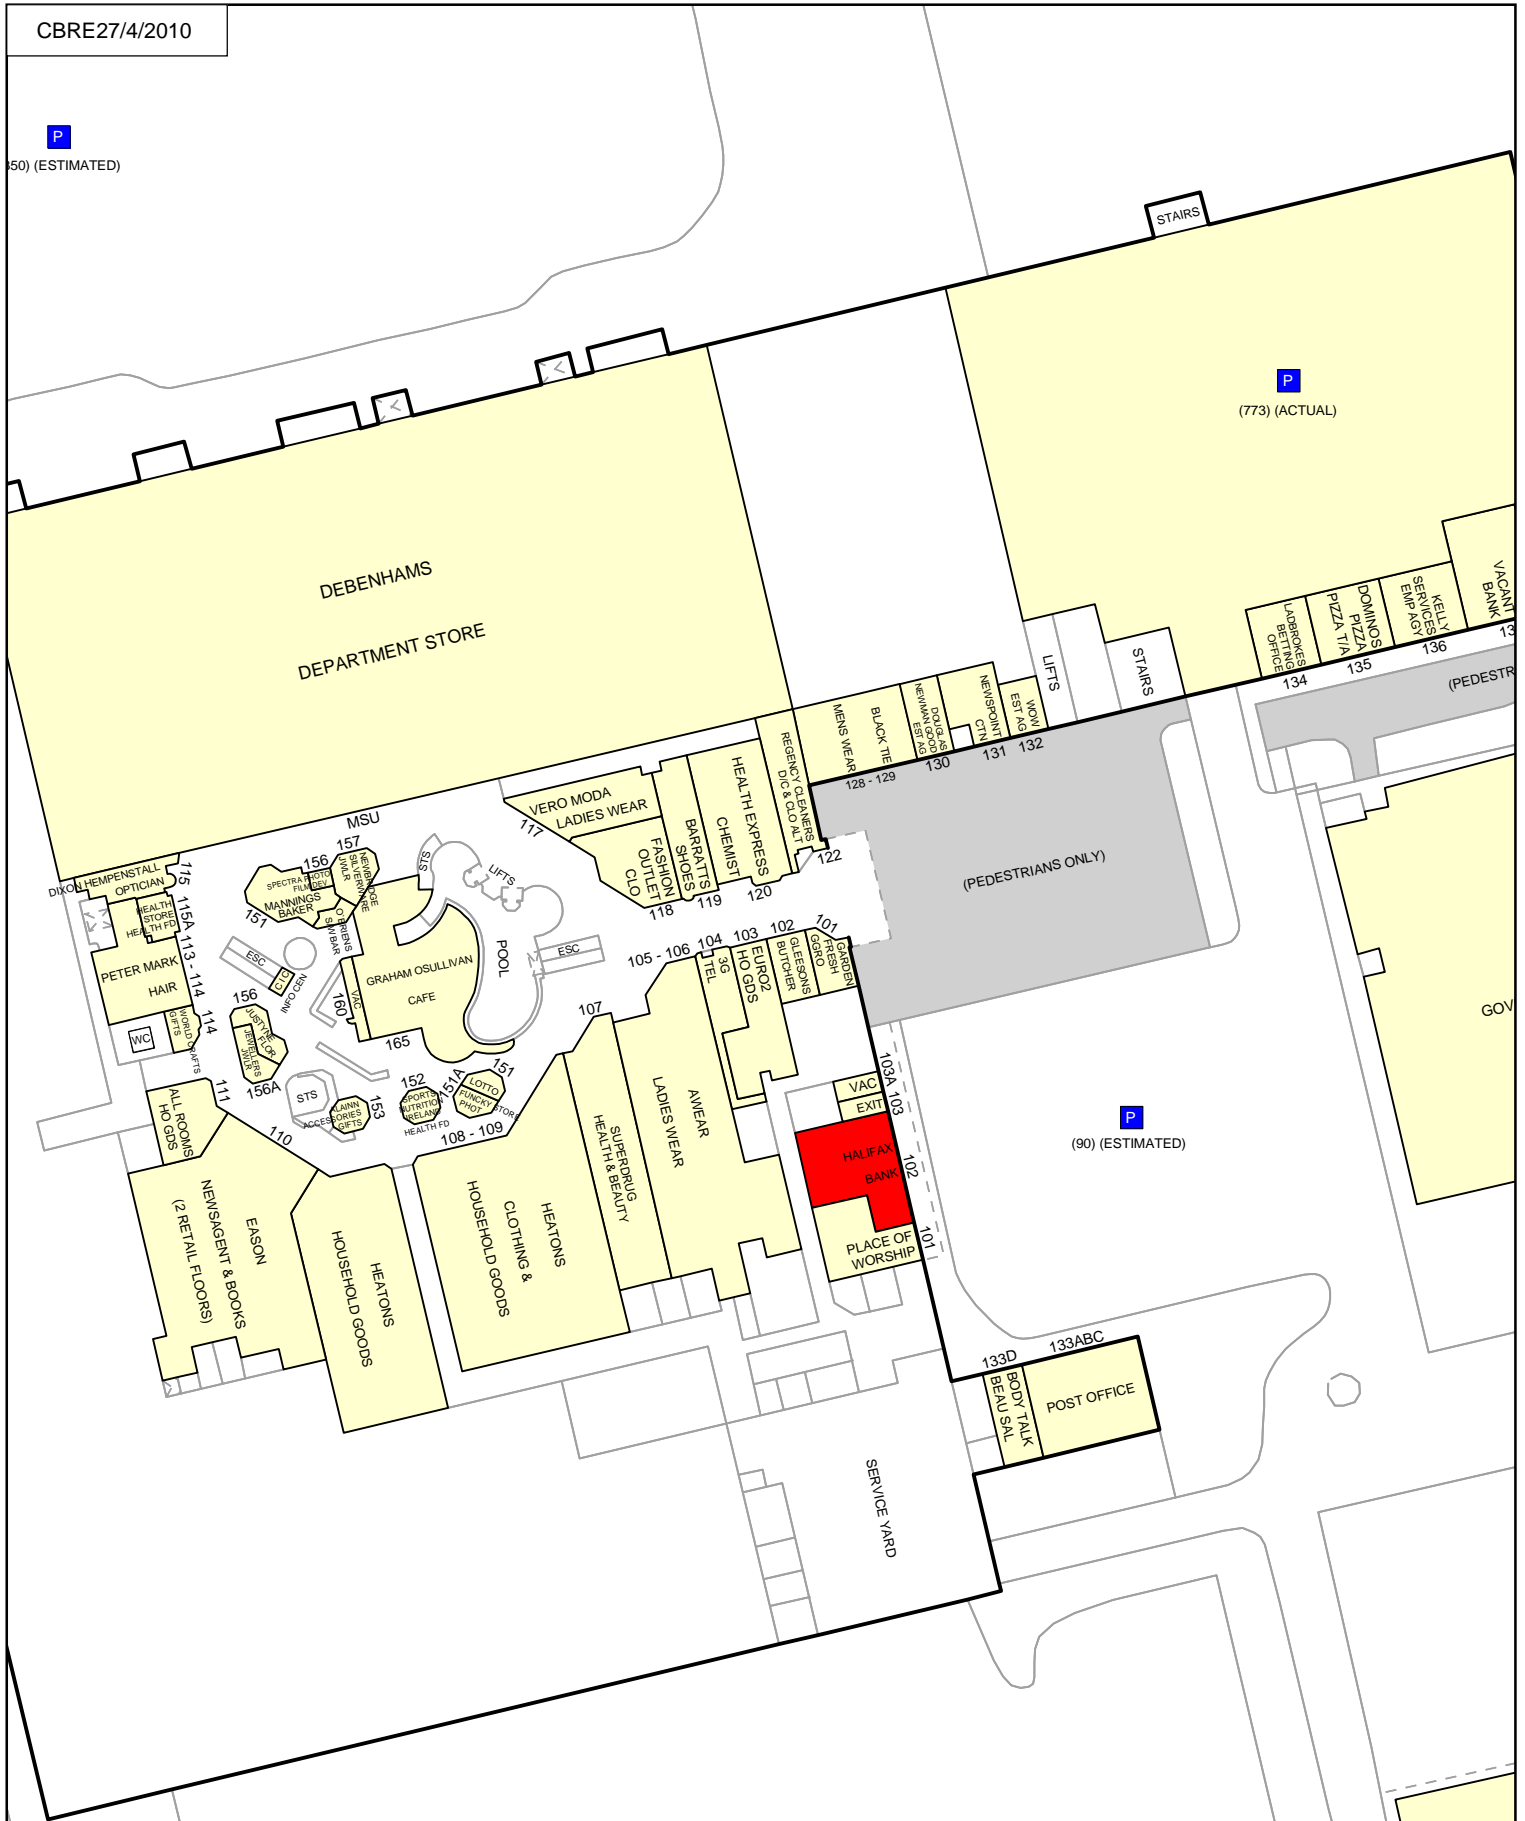

CBRE27/4/2010

50 metres

goad For more information on our products and services:
plans.co.uk
www.goadplans.co.uk
0845 6016011
goad.sales@uk.experian.com

COPYRIGHT AND CONFIDENTIALITY NOTICE
2007 Experian Limited All Rights Reserved

Goad Digital Plans are for identification only and not to be scaled as a working drawing. This product includes mapping data licensed from Ordnance Survey Ireland.
© Government of Ireland 2007. Licence number 7224.
No part of this plan may be entered into an electronic retrieval system without prior consent of the publisher.

For full terms & copyright conditions visit www.goadplans.co.uk

CBRE
CB RICHARD ELLIS