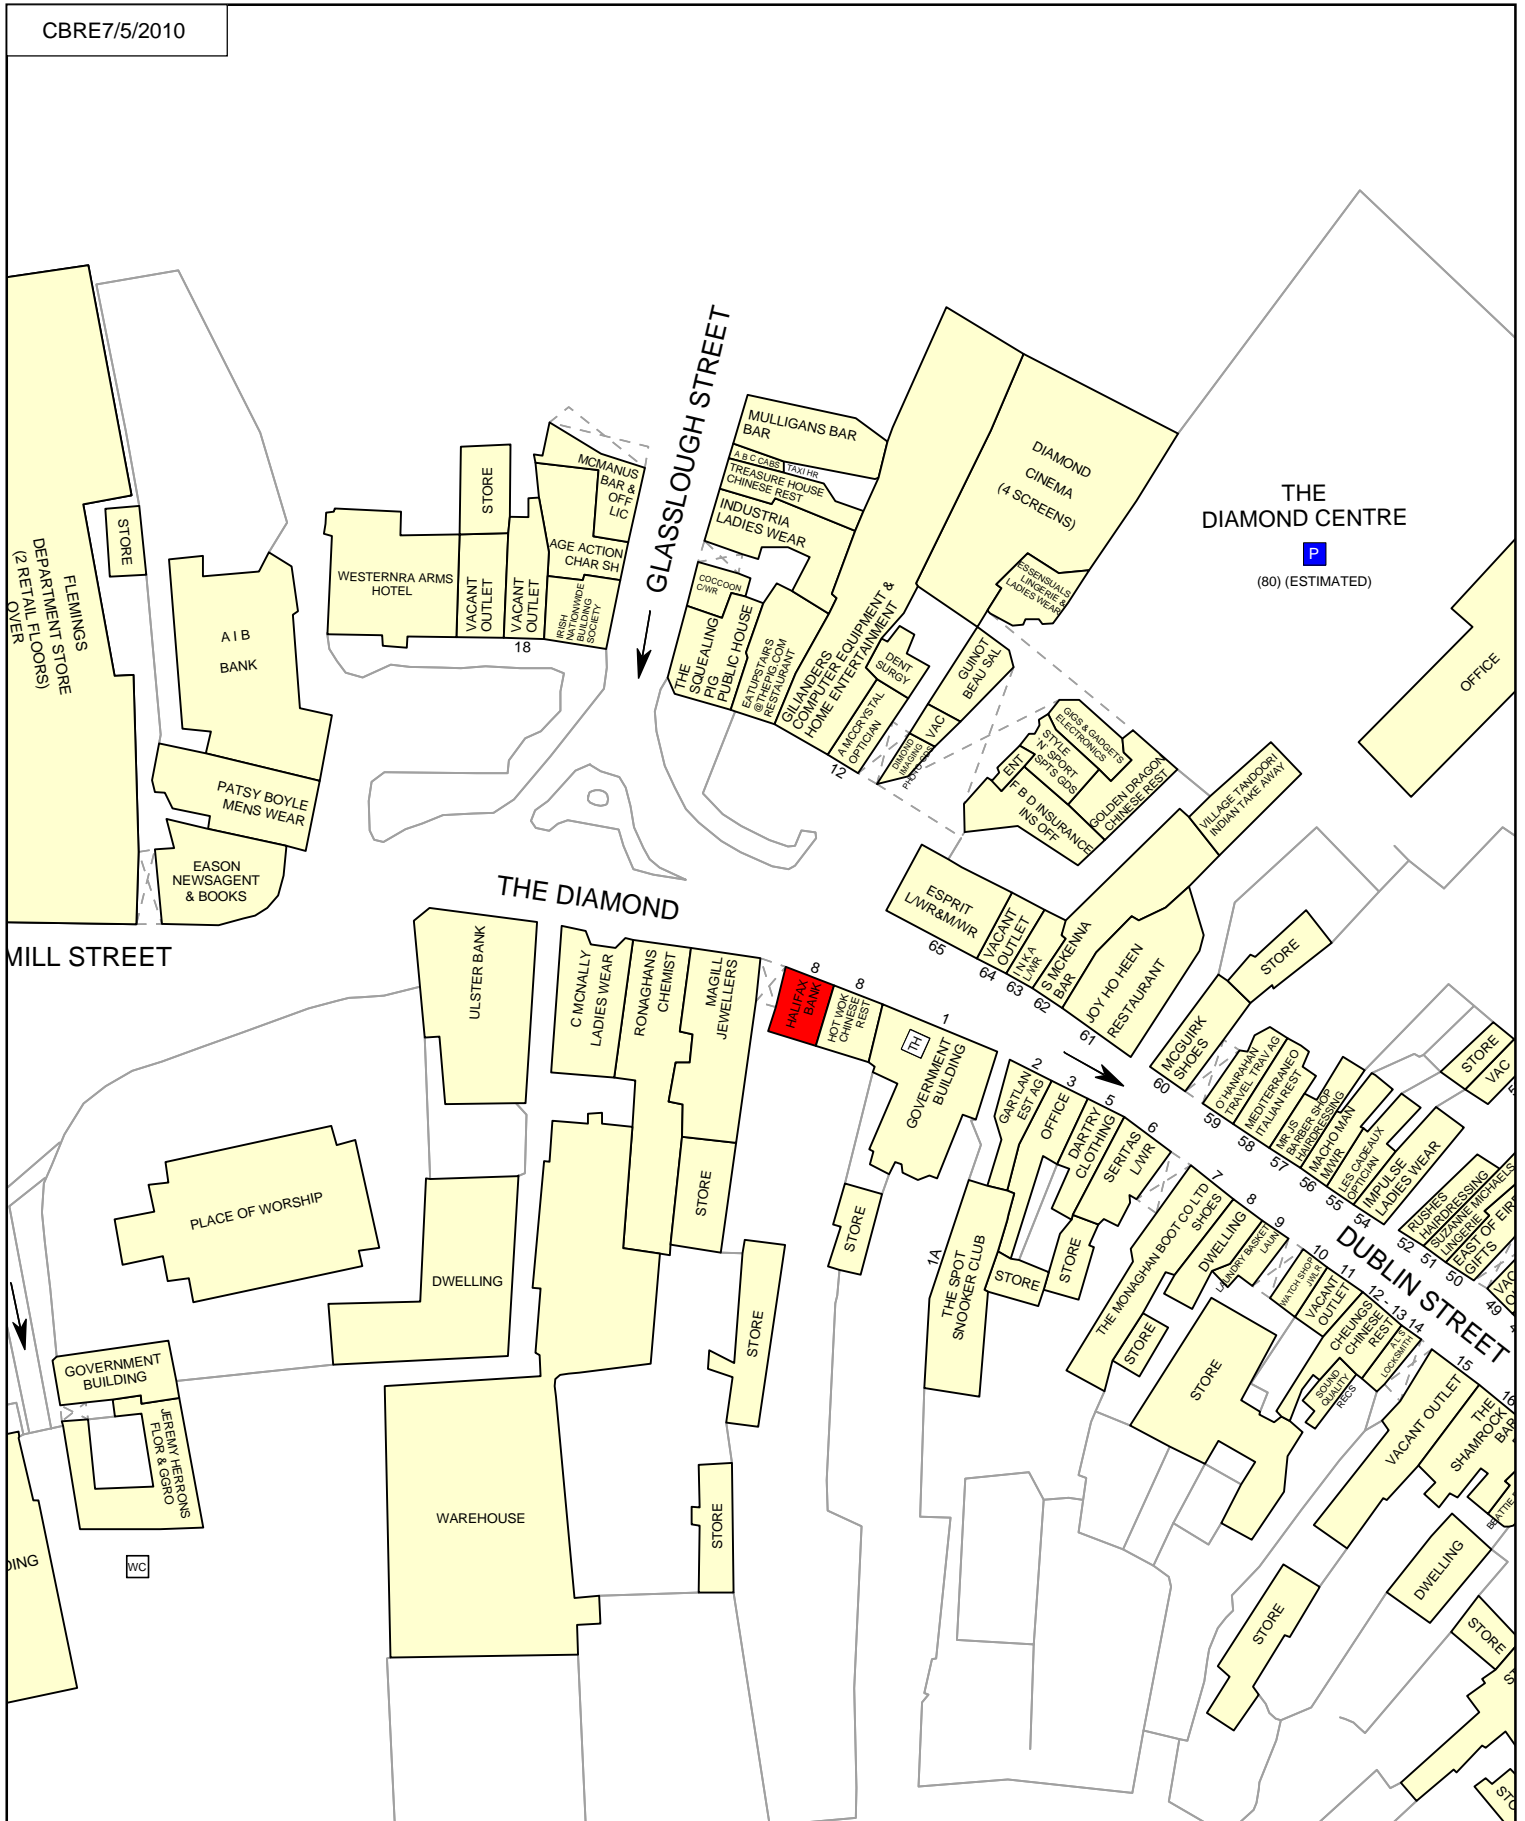

CBRE7/5/2010

50 metres

goad For more information on our products and services:
plans.co.uk
www.goadplans.co.uk
0845 6016011
goad.sales@uk.experian.com

COPYRIGHT AND CONFIDENTIALITY NOTICE
2007 Experian Limited All Rights Reserved

For full terms & copyright conditions visit www.goadplans.co.uk

CBRE
CB RICHARD ELLIS