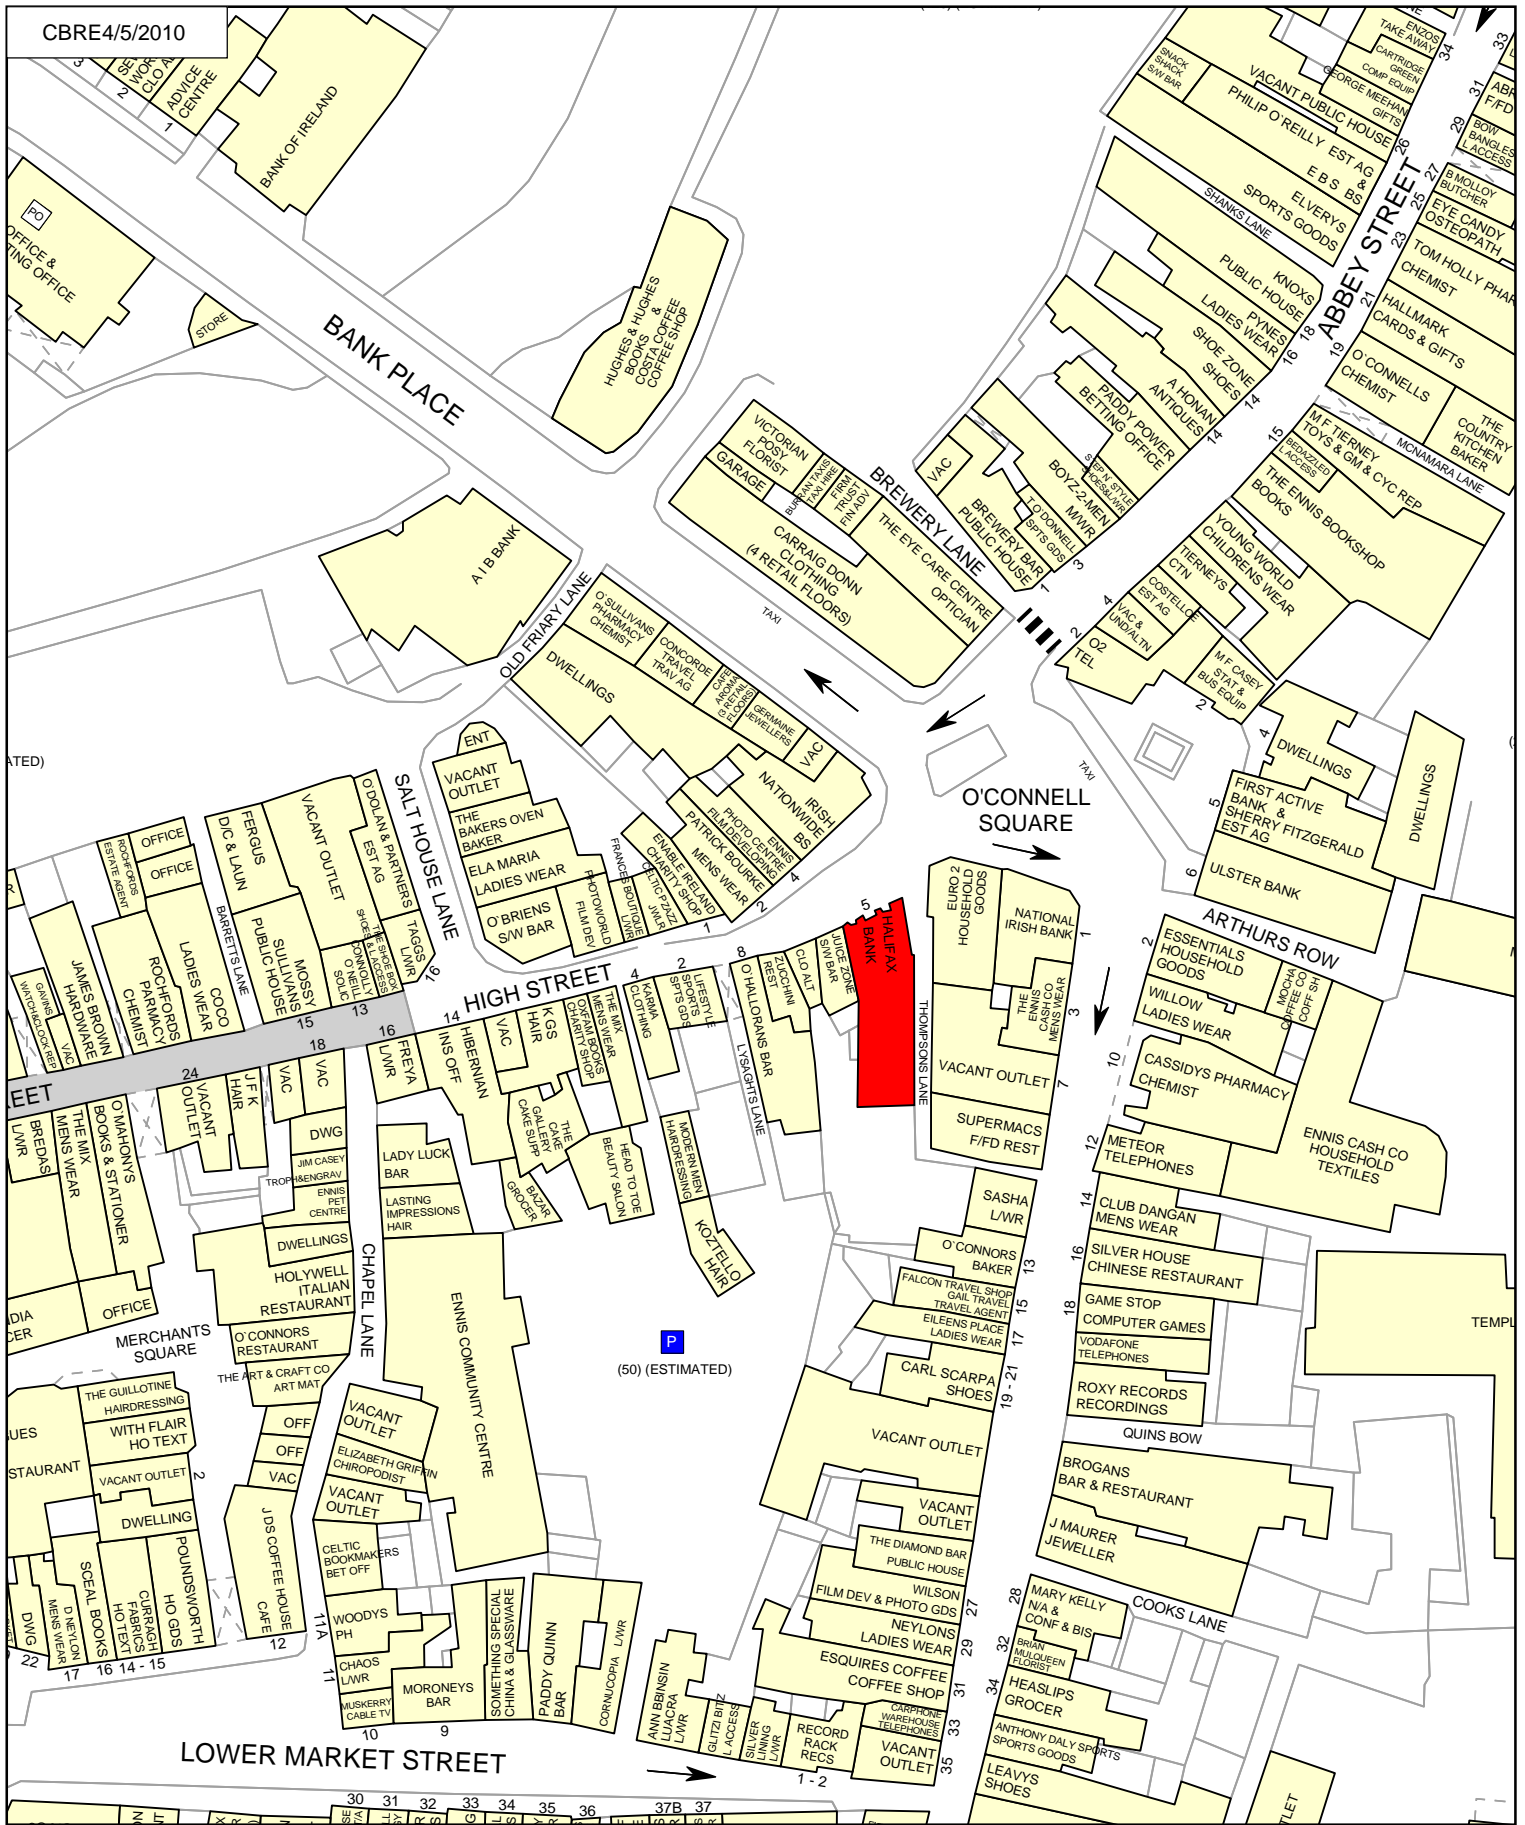

CBRE4/5/2010

50 metres

goad For more information on our products and services:
plans.co.uk
www.goadplans.co.uk
0845 6016011
goad.sales@uk.experian.com

COPYRIGHT AND CONFIDENTIALITY NOTICE
2007 Experian Limited All Rights Reserved

Goad Digital Plans are for identification only and not to be scaled as a working drawing. This product includes mapping data licensed from Ordnance Survey Ireland.
© Government of Ireland 2007. Licence number 7224.
No part of this plan may be entered into an electronic retrieval system without prior consent of the publisher.

For full terms & copyright conditions visit www.goadplans.co.uk

CBRE
CB RICHARD ELLIS