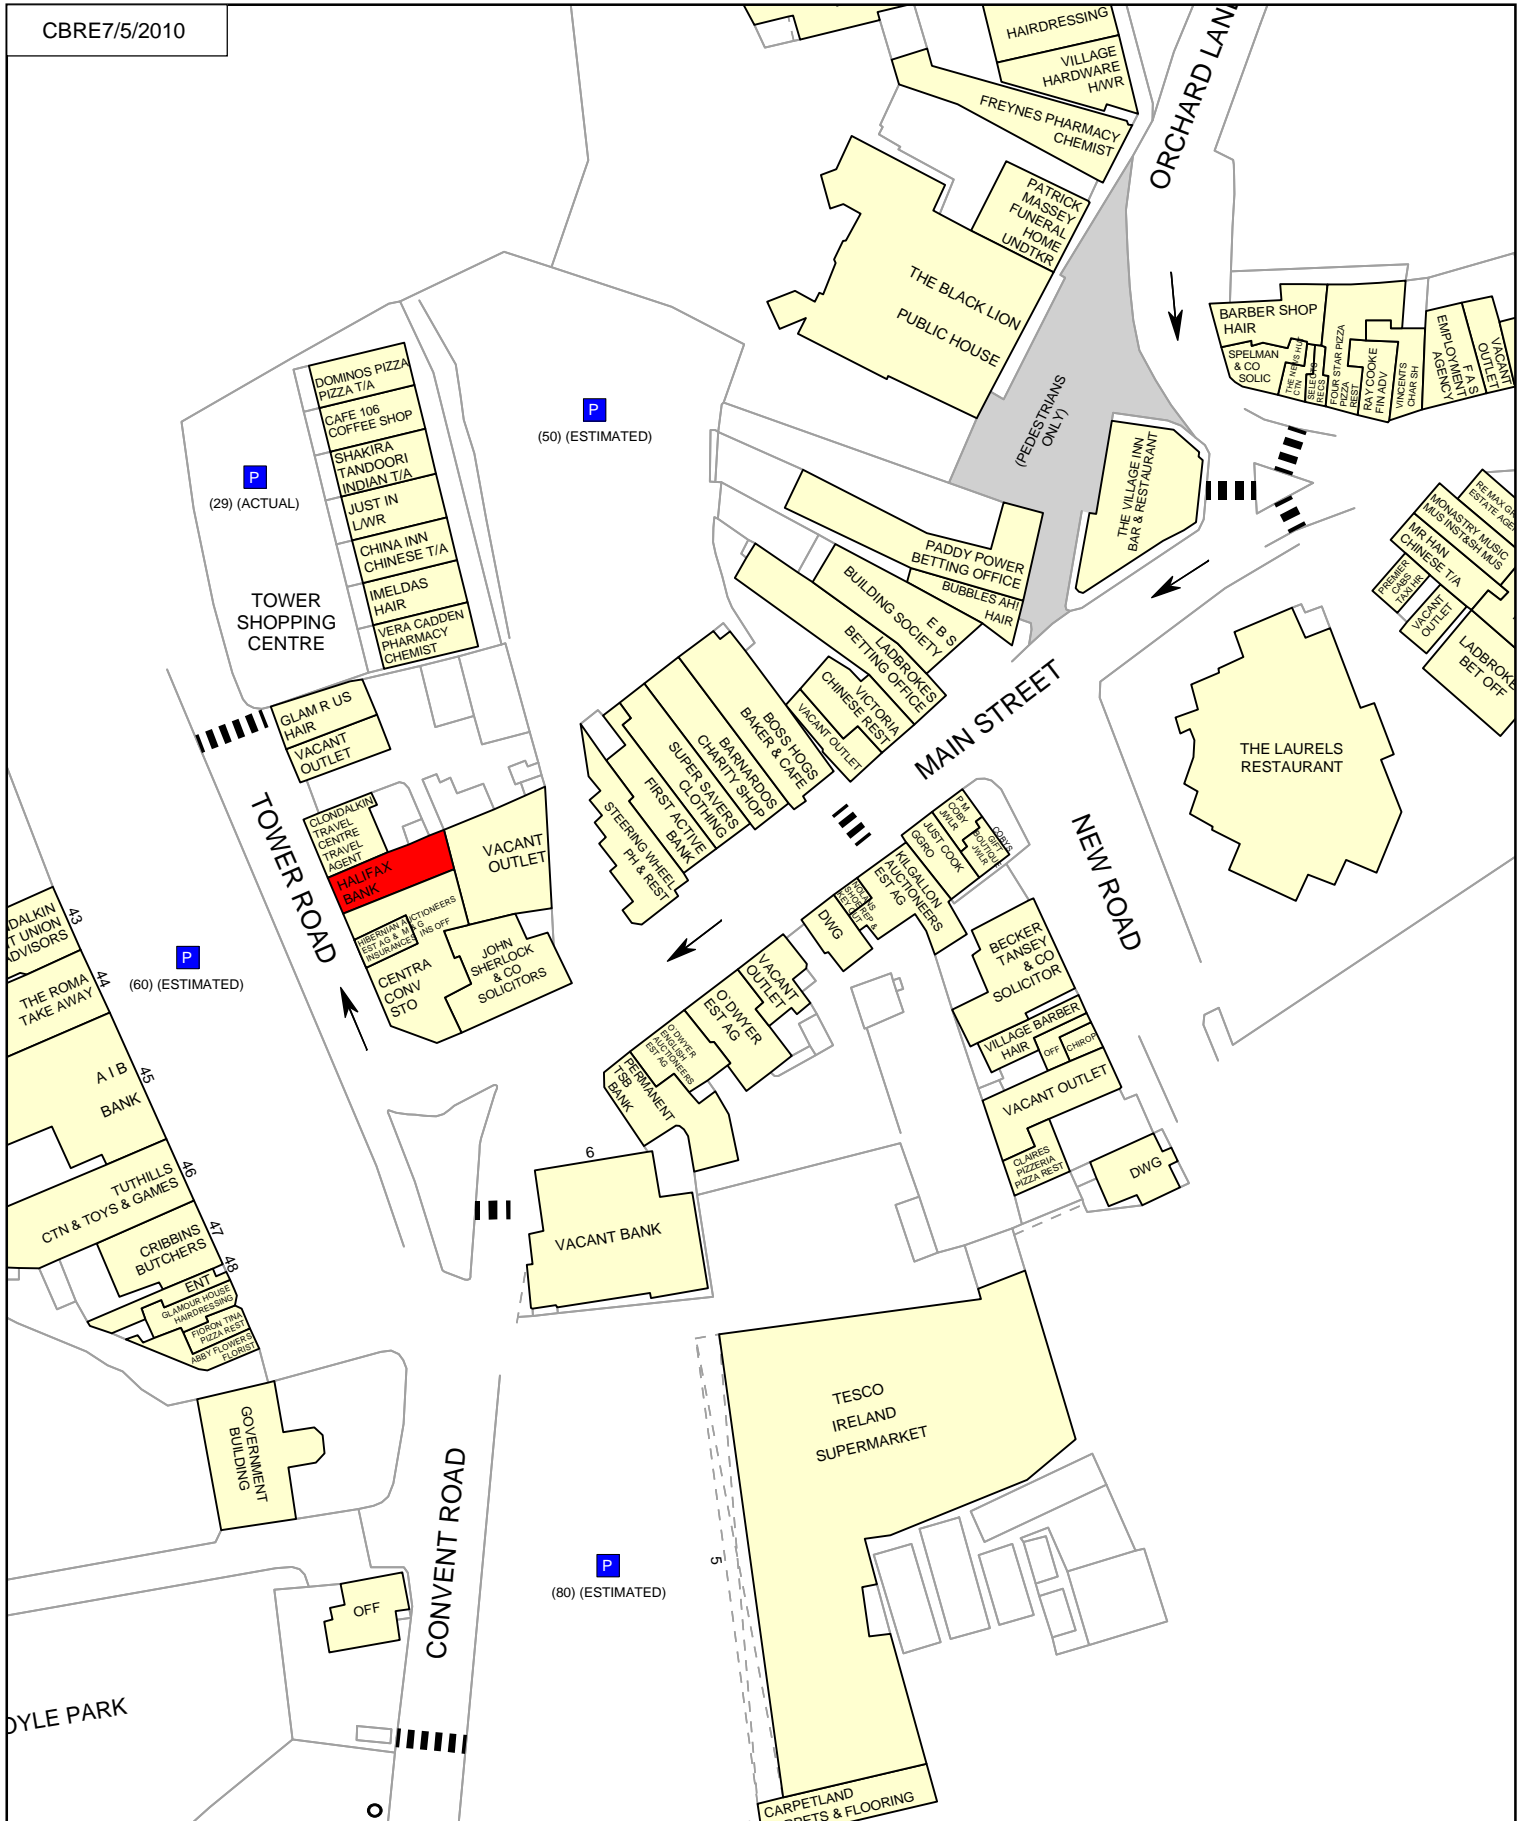

CBRE7/5/2010

50 metres

goad
plans.co.uk
For more information on our products and services:
www.goadplans.co.uk
0845 6016011
goad.sales@uk.experian.com

COPYRIGHT AND CONFIDENTIALITY NOTICE
2007 Experian Limited All Rights Reserved
Goad Digital Plans are for identification only and not to be scaled as a working drawing. This product includes mapping data licensed from Ordnance Survey Ireland.
© Government of Ireland 2007. Licence number 7224.
No part of this plan may be entered into an electronic retrieval system without prior consent of the publisher.
For full terms & copyright conditions visit www.goadplans.co.uk