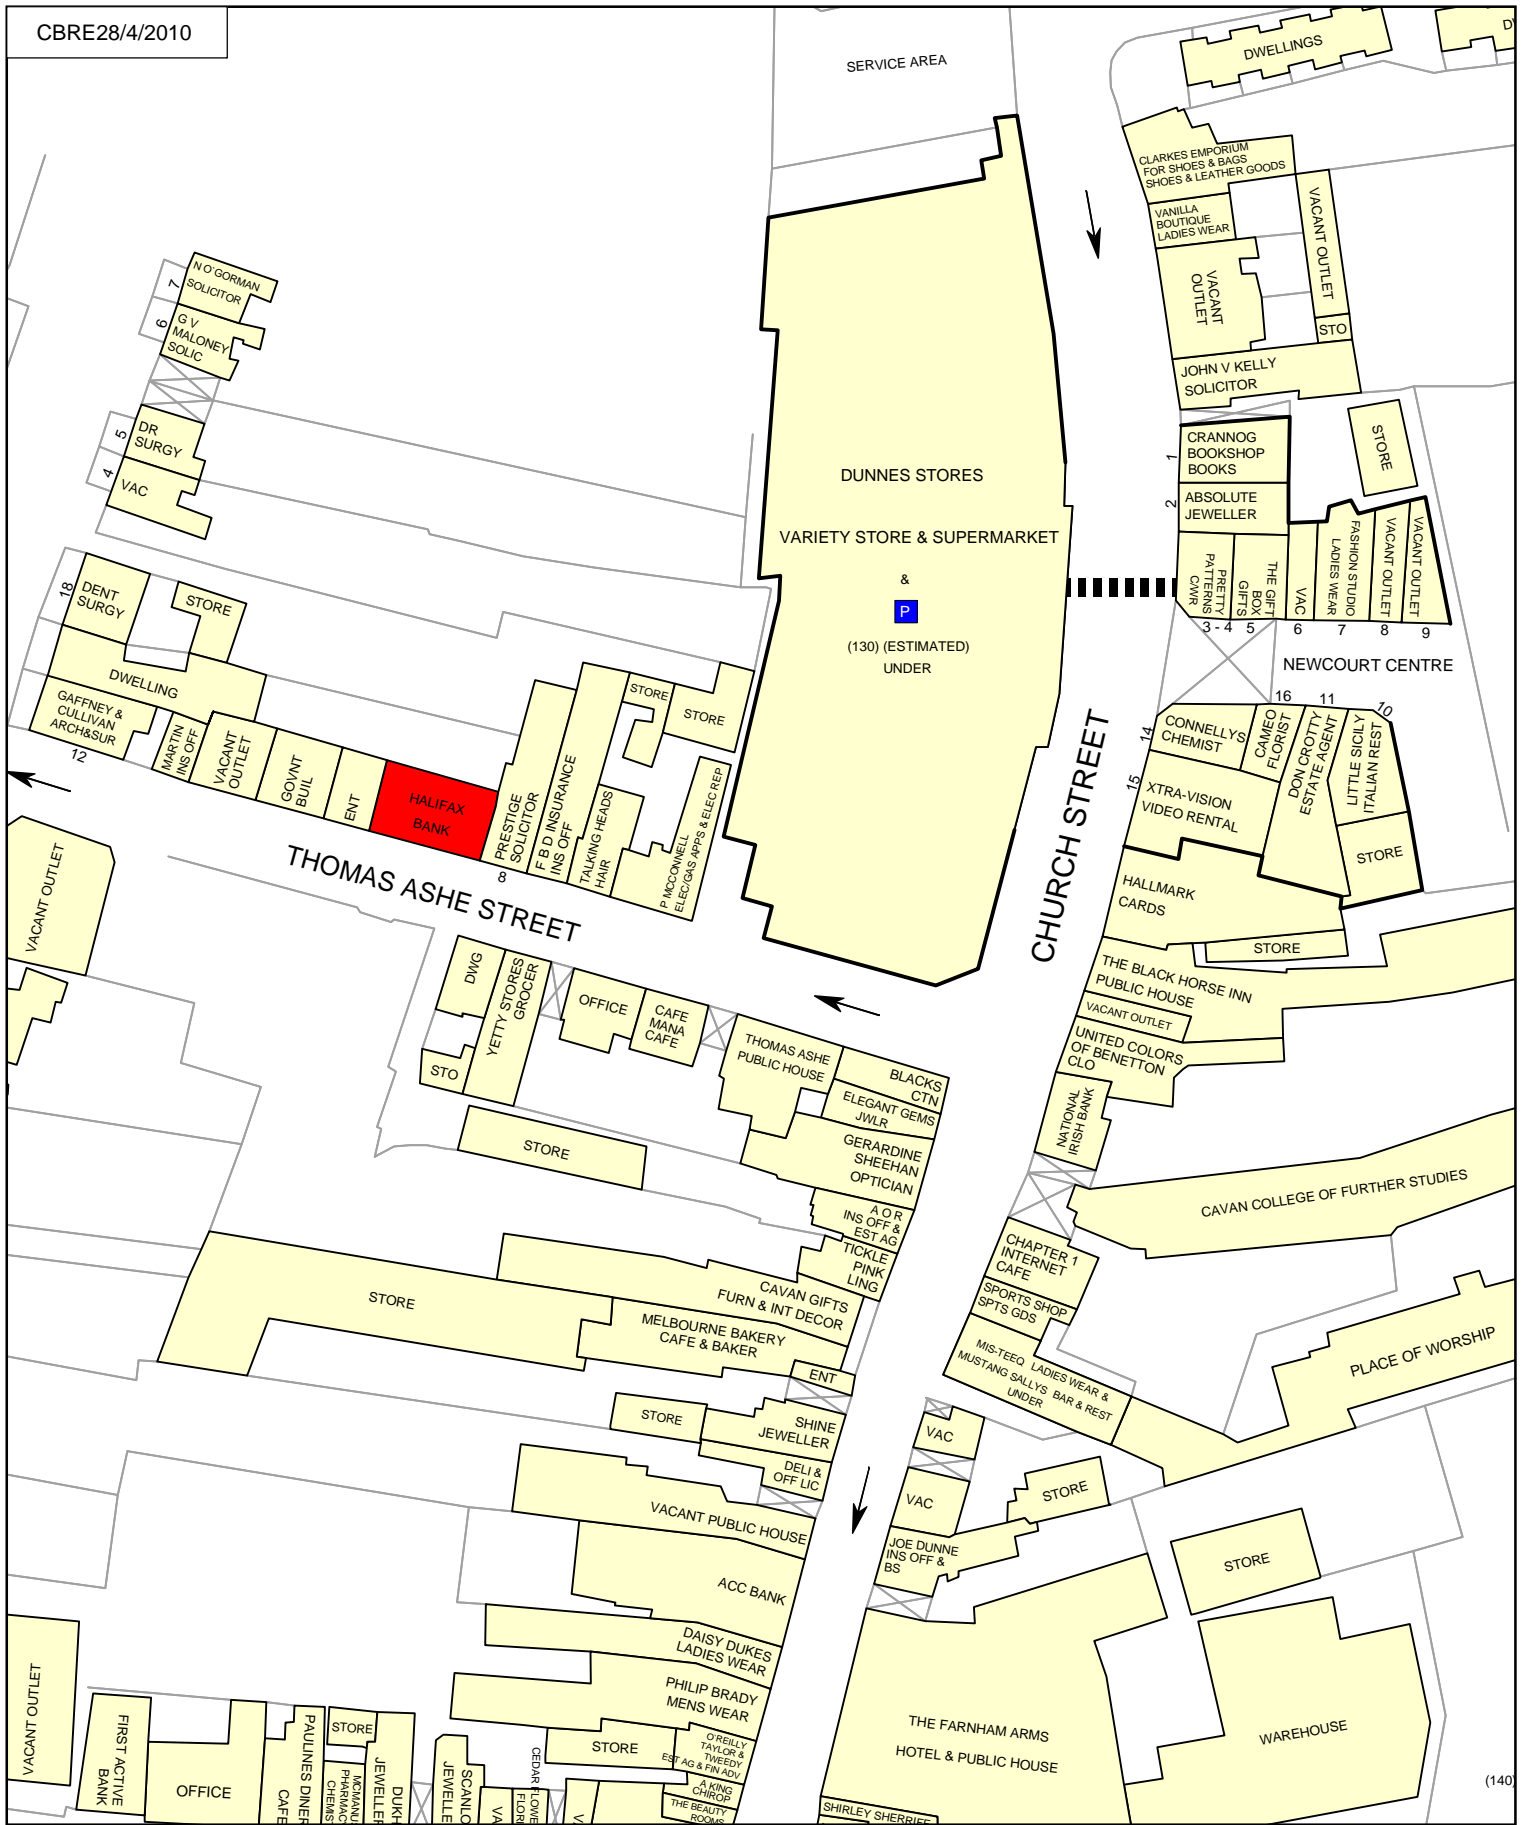

CBRE28/4/2010

50 metres

goad For more information on our products and services:
plans.co.uk
www.goadplans.co.uk
0845 6016011
goad.sales@uk.experian.com

COPYRIGHT AND CONFIDENTIALITY NOTICE
2007 Experian Limited All Rights Reserved
Goad Digital Plans are for identification only and not to be scaled as a working drawing. This product includes mapping data licensed from Ordnance Survey Ireland.
© Government of Ireland 2007. Licence number 7224.
No part of this plan may be entered into an electronic retrieval system without prior consent of the publisher.
For full terms & copyright conditions visit www.goadplans.co.uk