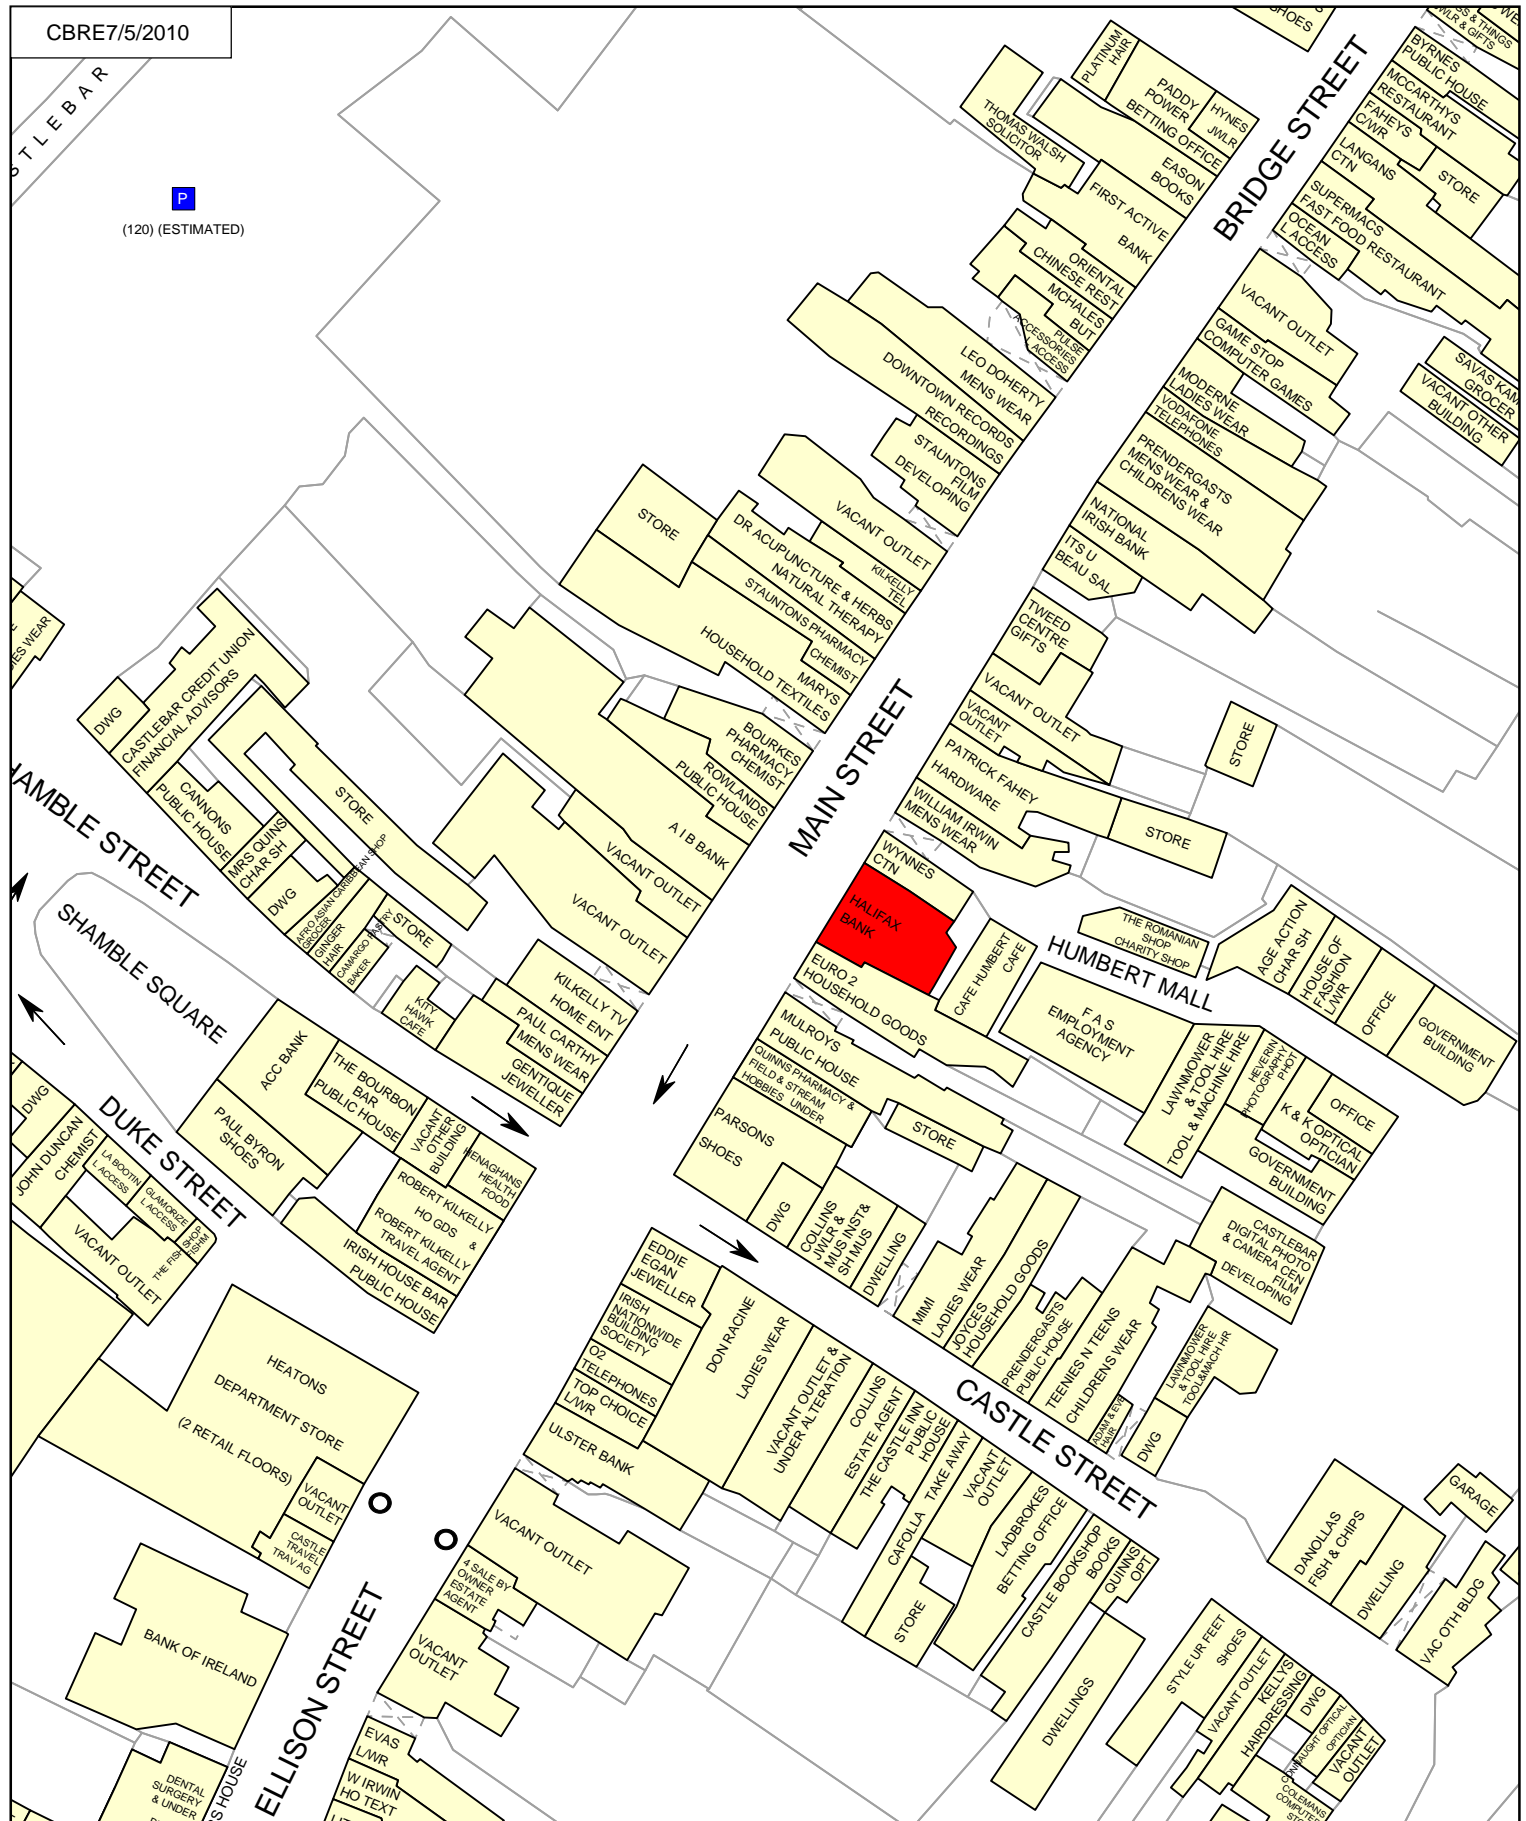

CBRE7/5/2010

(120) (ESTIMATED)

50 metres

goad For more information on our products and services:
plans.co.uk
www.goadplans.co.uk
0845 6016011
goad.sales@uk.experian.com

COPYRIGHT AND CONFIDENTIALITY NOTICE
2007 Experian Limited All Rights Reserved
Goad Digital Plans are for identification only and not to be scaled as a working drawing. This product includes mapping data licensed from Ordnance Survey Ireland.
© Government of Ireland 2007. Licence number 7224.
No part of this plan may be entered into an electronic retrieval system without prior consent of the publisher.
For full terms & copyright conditions visit www.goadplans.co.uk