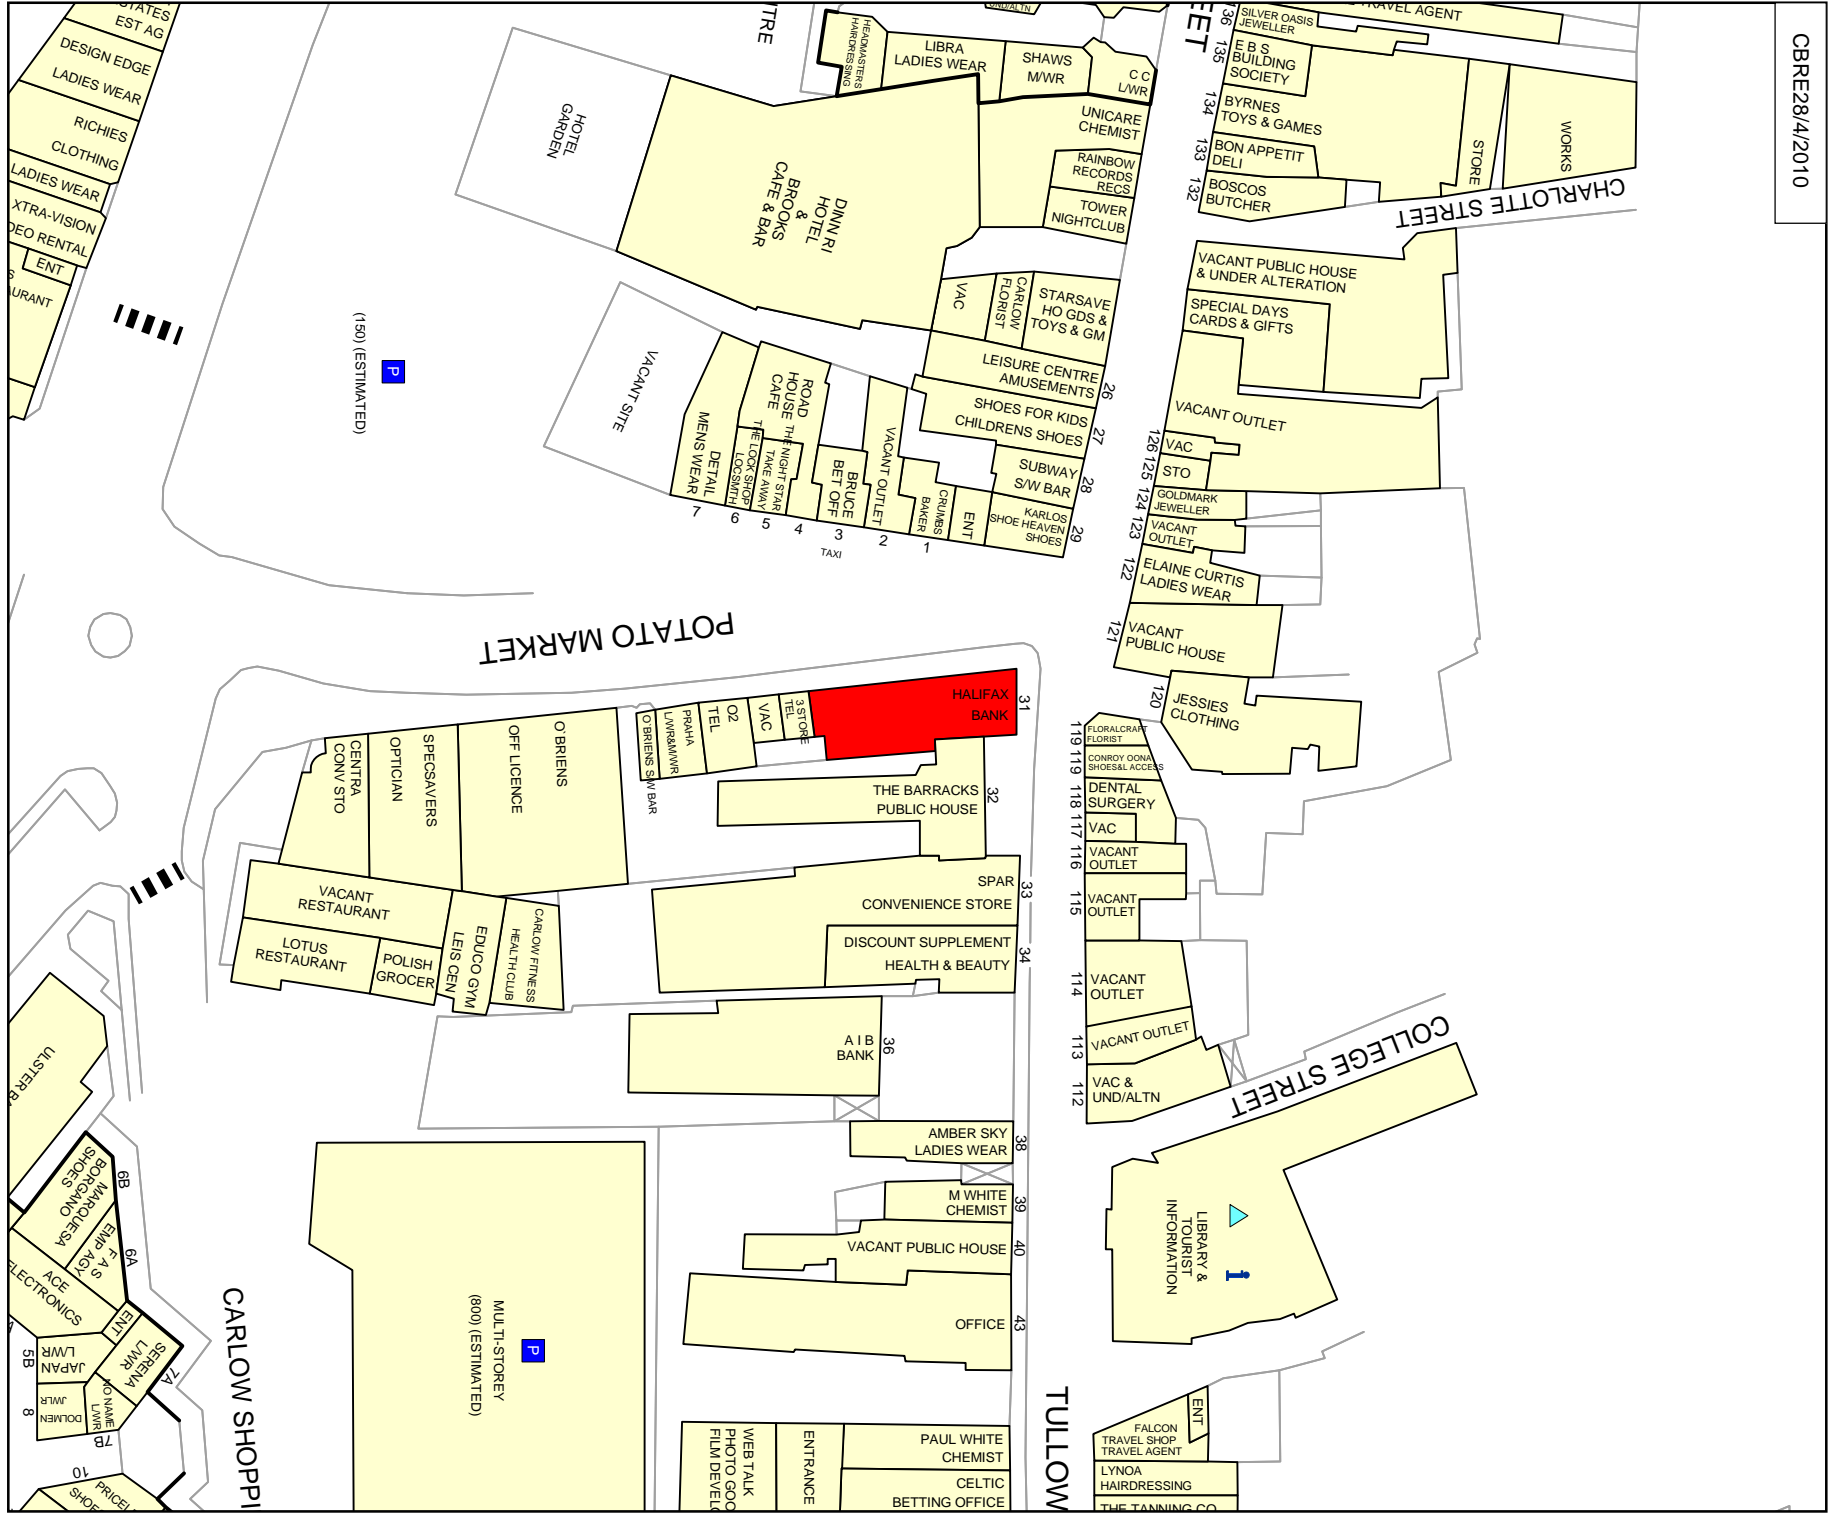

CBRE28/4/2010

For more information on our products and services: **www.goadplans.co.uk**
 0845 6016011
 goad_sales@uk.experian.com

COPYRIGHT AND CONFIDENTIALITY NOTICE
 2007 Experian Limited All Rights Reserved
 Goad Digital Plans are for identification only and not to be scaled as a working drawing. This product includes mapping data licensed from Ordnance Survey Ireland.
 © Government of Ireland 2007. Licence number 7224.
 No part of this plan may be entered into an electronic retrieval system without prior consent of the publisher.
 For full terms & copyright conditions visit www.goadplans.co.uk