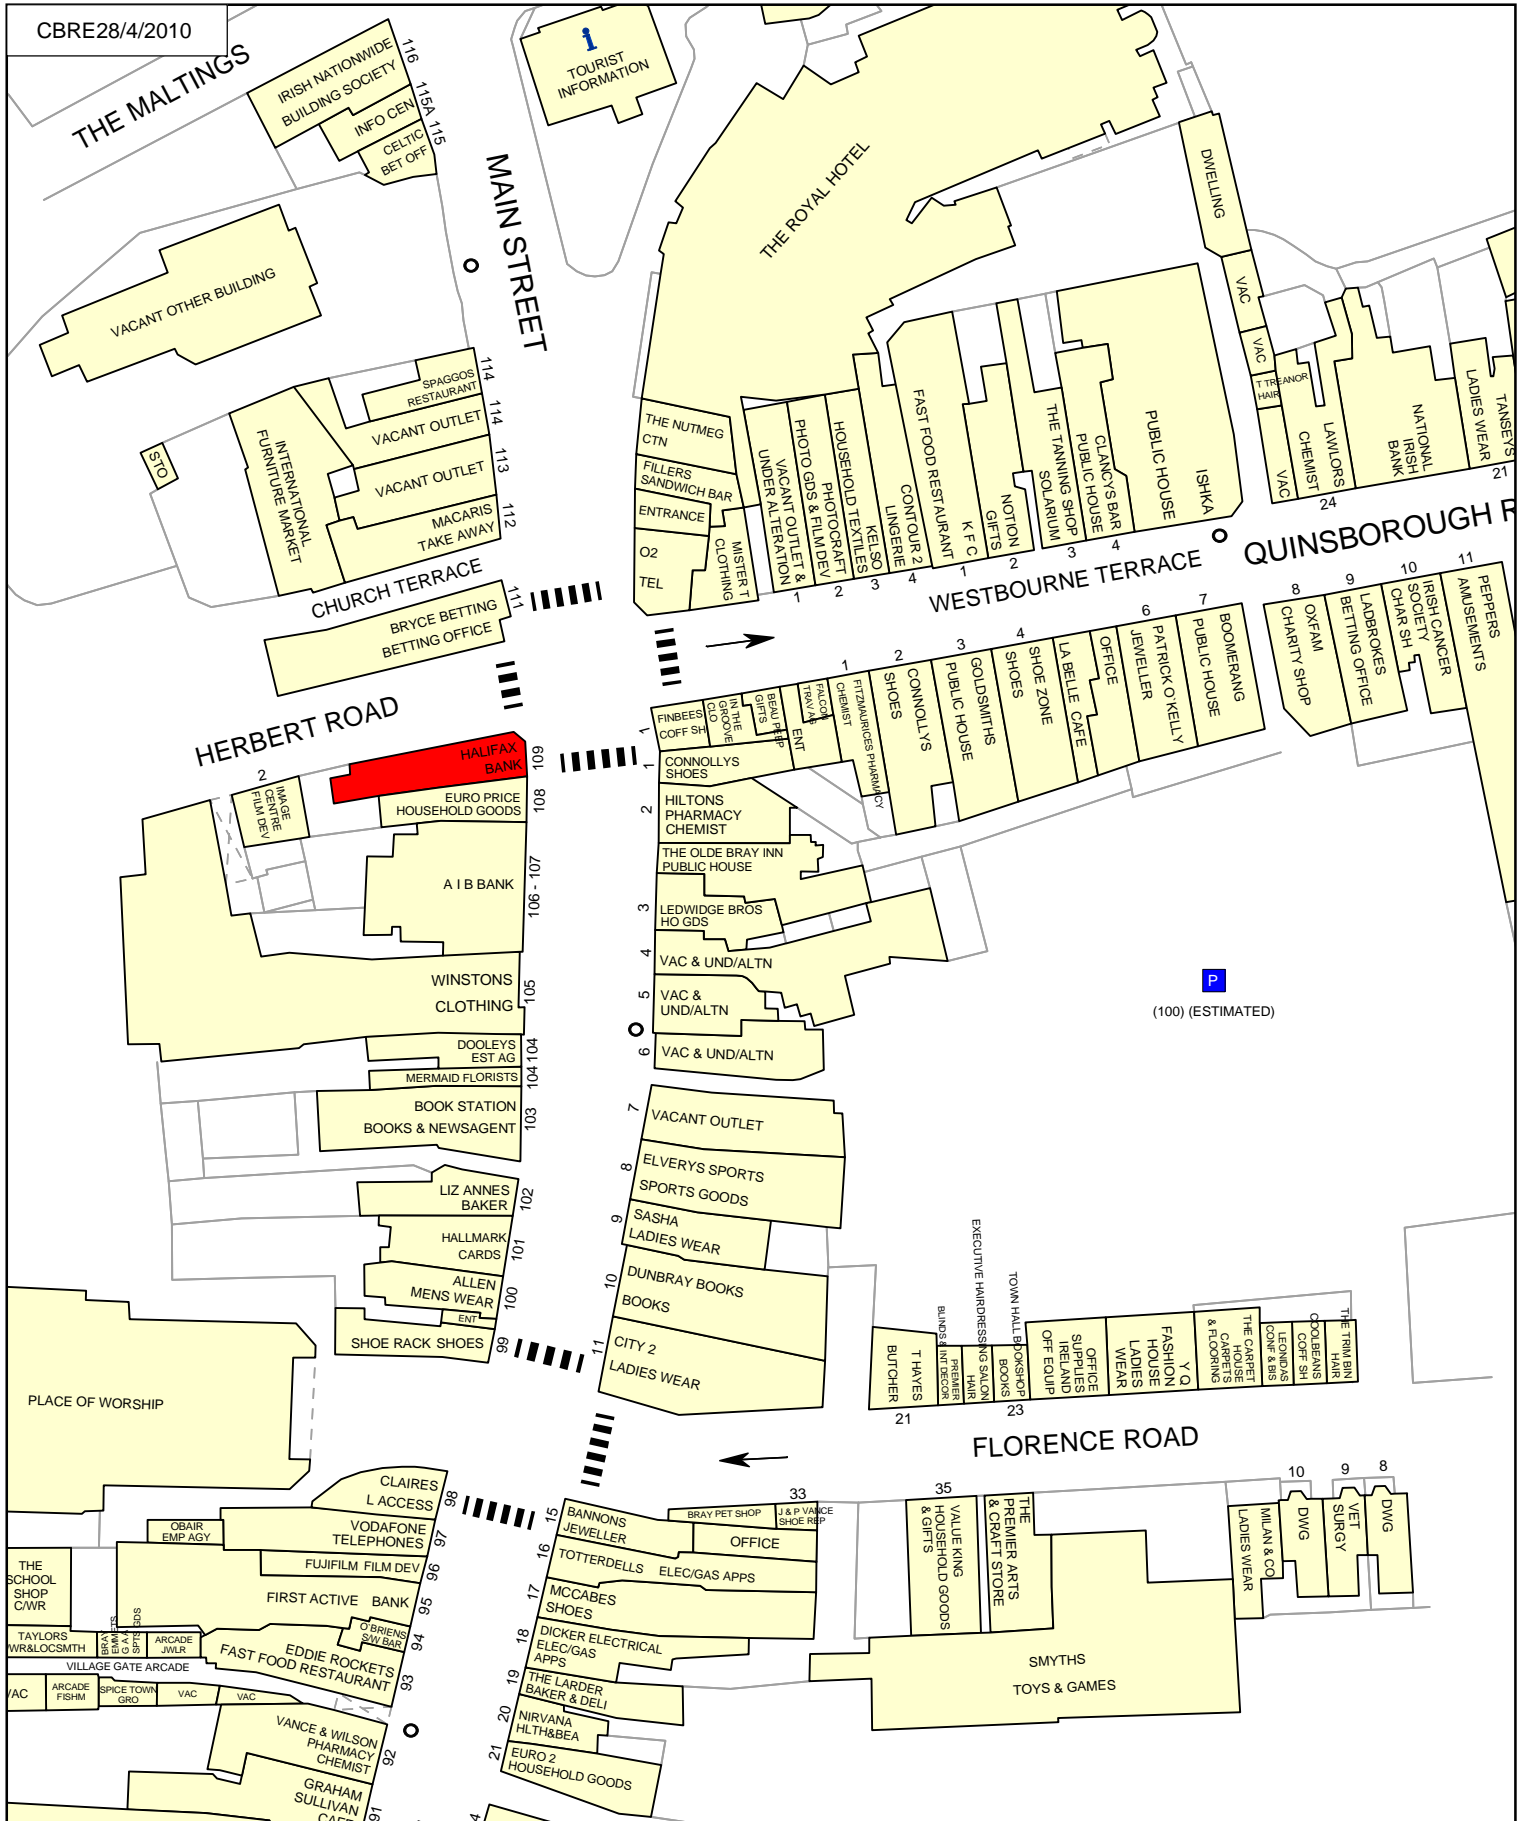

CBRE28/4/2010

P
(100) (ESTIMATED)

50 metres

goad For more information on our products and services:
plans.co.uk
www.goadplans.co.uk
0845 6016011
goad.sales@uk.experian.com

COPYRIGHT AND CONFIDENTIALITY NOTICE
2007 Experian Limited All Rights Reserved
Goad Digital Plans are for identification only and not to be scaled as a working drawing. This product includes mapping data licensed from Ordnance Survey Ireland.
© Government of Ireland 2007. Licence number 7224.
No part of this plan may be entered into an electronic retrieval system without prior consent of the publisher.
For full terms & copyright conditions visit www.goadplans.co.uk