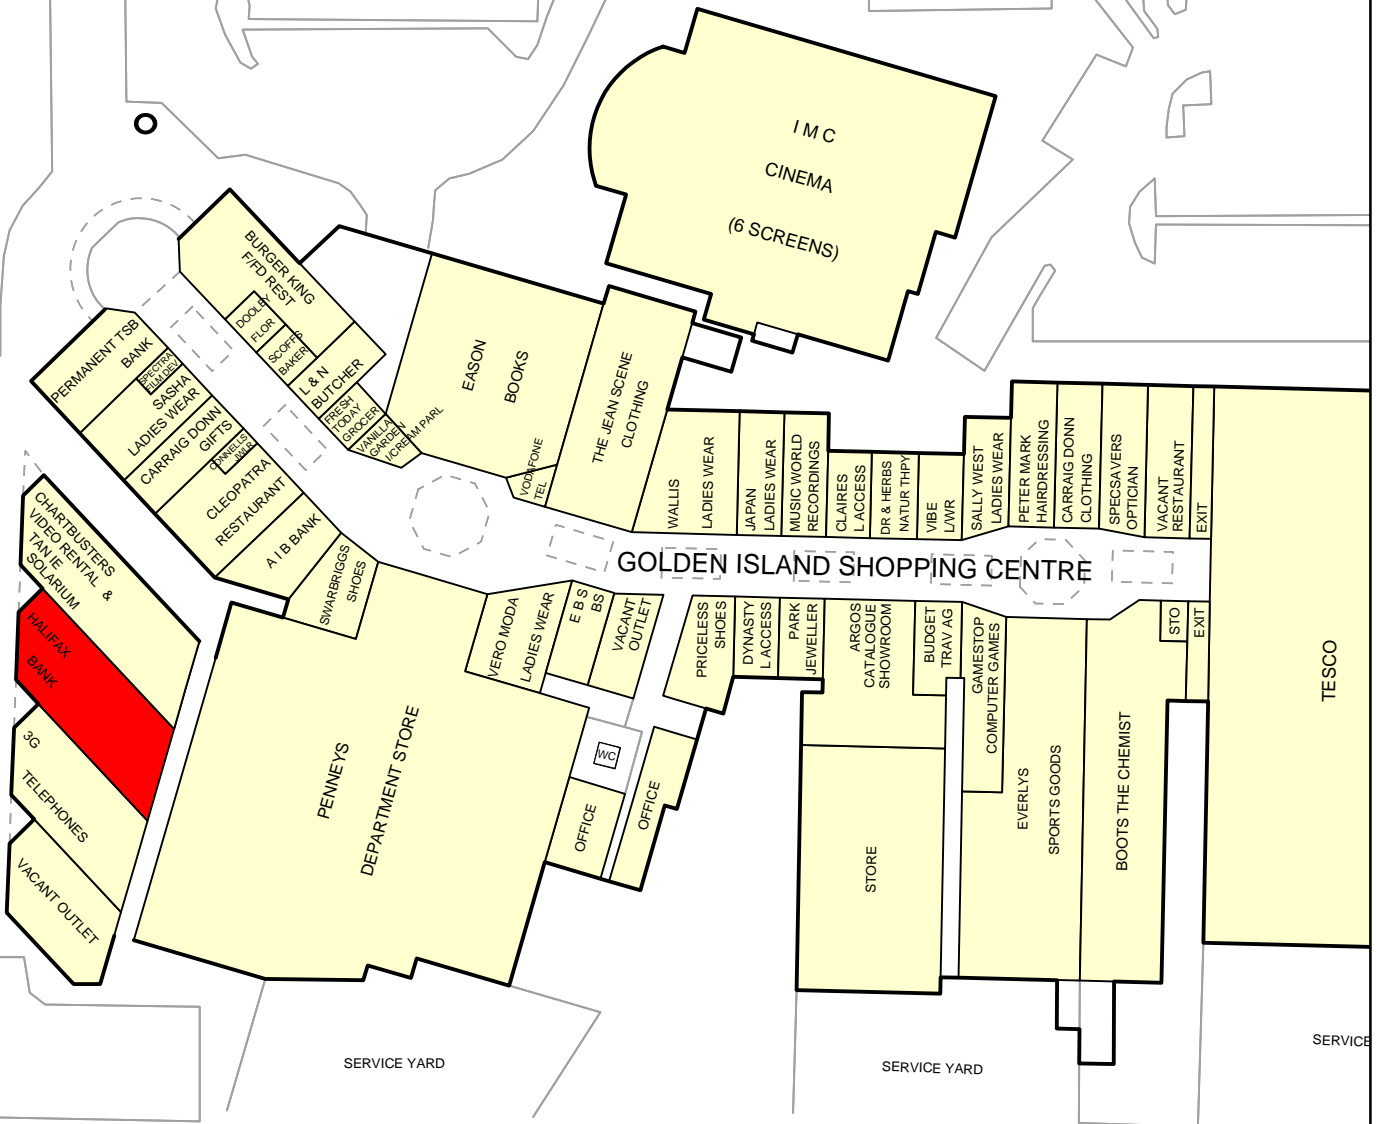

CBRE7/5/2010

TURAM ROAD

50 metres

goad For more information on our products and services:
plans.co.uk
www.goadplans.co.uk
0845 6016011
goad.sales@uk.experian.com

COPYRIGHT AND CONFIDENTIALITY NOTICE
2007 Experian Limited All Rights Reserved
Goad Digital Plans are for identification only and not to be scaled as a working drawing. This product includes mapping data licensed from Ordnance Survey Ireland.
© Government of Ireland 2007. Licence number 7224.
No part of this plan may be entered into an electronic retrieval system without prior consent of the publisher.
For full terms & copyright conditions visit www.goadplans.co.uk